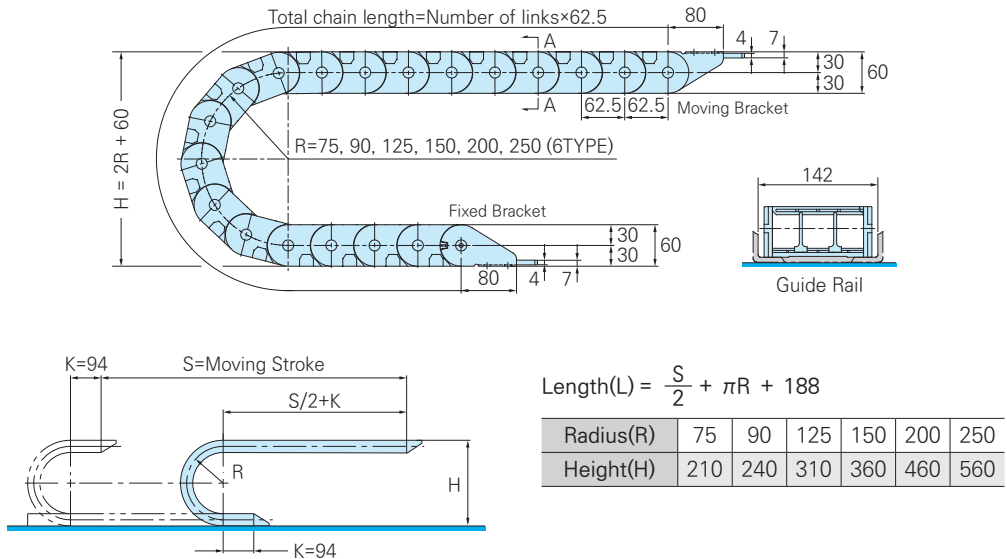

HSP 0625-2BN

ORDER EXAMPLE			
HSP0625-2BN	90R	2000L	3SETS
Type	Radius	Length	Q'ty

Chain, Guide Rail

Max. Cable Diameter Cross Section

Brackets