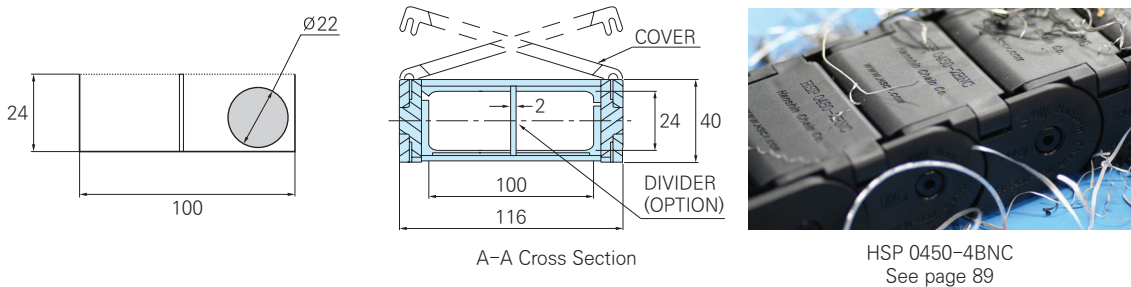

HSP 0450-4BN

ORDER EXAMPLE

HSP0450-4BN 150R 3000L 3SETS
 Type Radius Length Q'ty

Chain, Guide Rail

Max. Cable Diameter Cross Section

Brackets