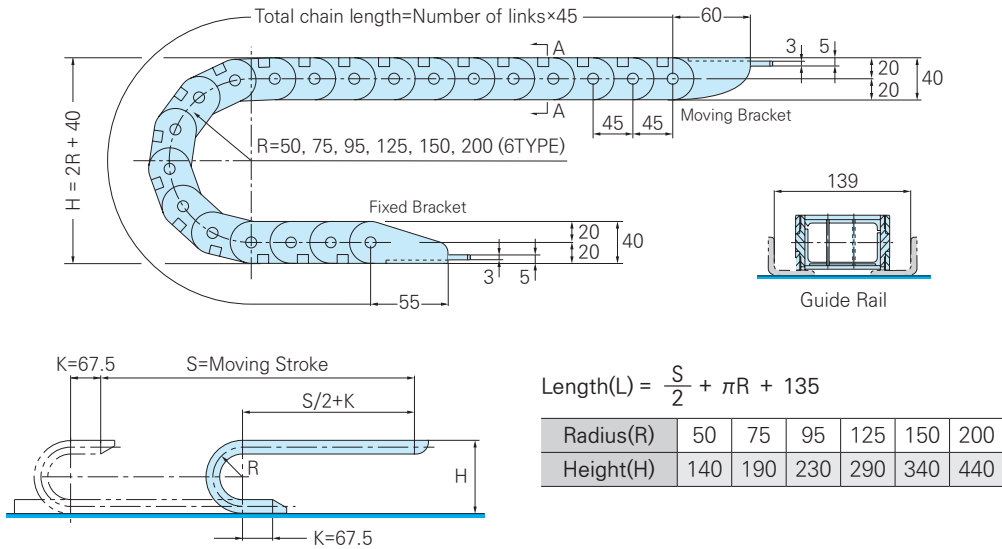

HSP 0450-4BN

ORDER EXAMPLE

HSP0450-4BN 150R 3000L 3SETS
 Type Radius Length Q'ty

Chain, Guide Rail

Max. Cable Diameter Cross Section

Brackets