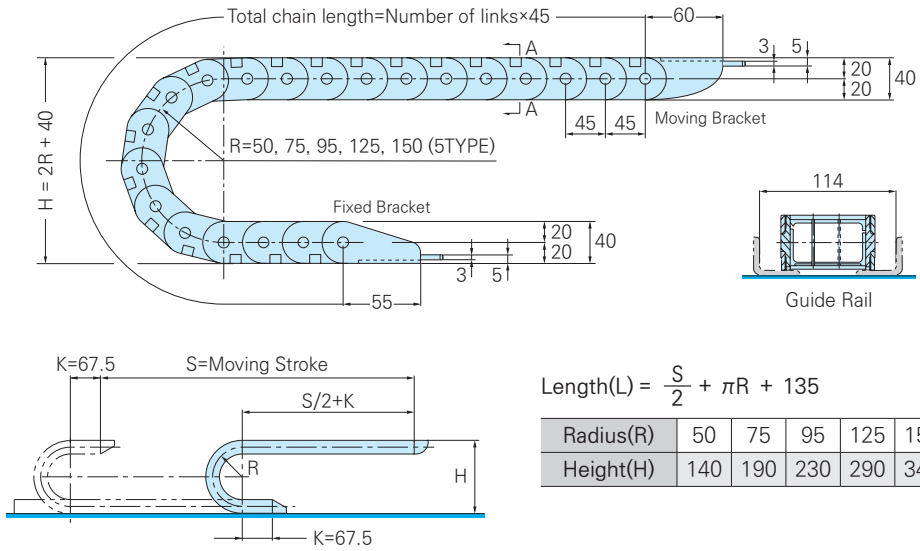

HSP 0450-3BN

ORDER EXAMPLE			
HSP0450-3BN	50R	2000L	3SETS
Type	Radius	Length	Q'ty

Chain, Guide Rail

Max. Cable Diameter Cross Section

Brackets