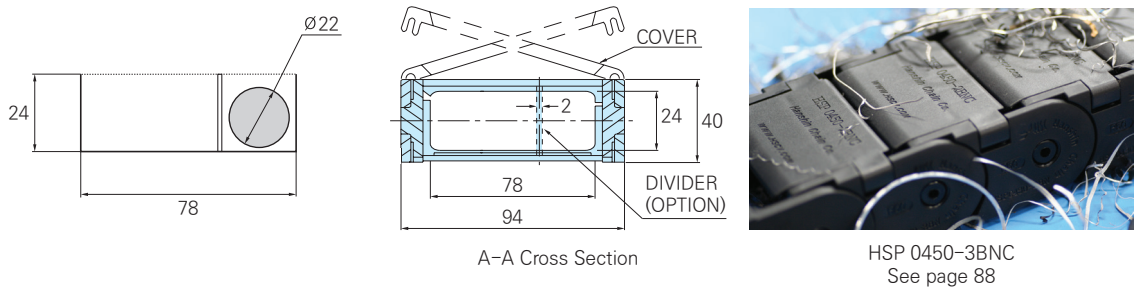

HSP 0450-3BN

ORDER EXAMPLE			
HSP0450-3BN	50R	2000L	3SETS
Type	Radius	Length	Q'ty

Chain, Guide Rail

Max. Cable Diameter Cross Section

Brackets