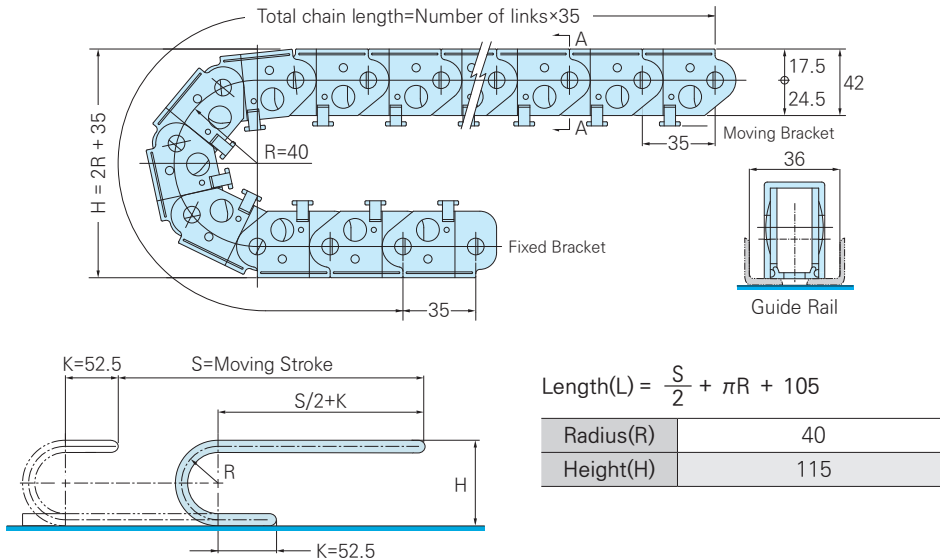

HSP 0350-2BW

ORDER EXAMPLE

HSP0350-2BW 40R 1000L 3SETS
 Type Radius Length Q'ty

Chain, Guide Rail

Max. Cable Diameter Cross Section

Brackets

(별도의 END BRACKET이 없이 CHAIN에 취부)