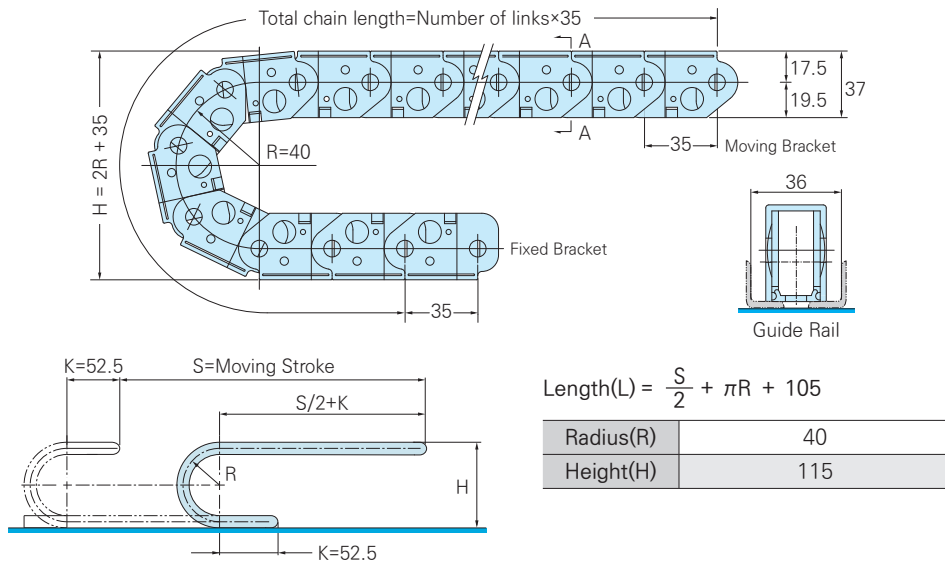

HSP 0350-2B

ORDER EXAMPLE

HSP0350-2B 40R 1000L 3SETS
 Type Radius Length Q'ty

Chain, Guide Rail

Max. Cable Diameter Cross Section

Brackets

(별도의 END BRACKET이 없이 CHAIN에 취부)