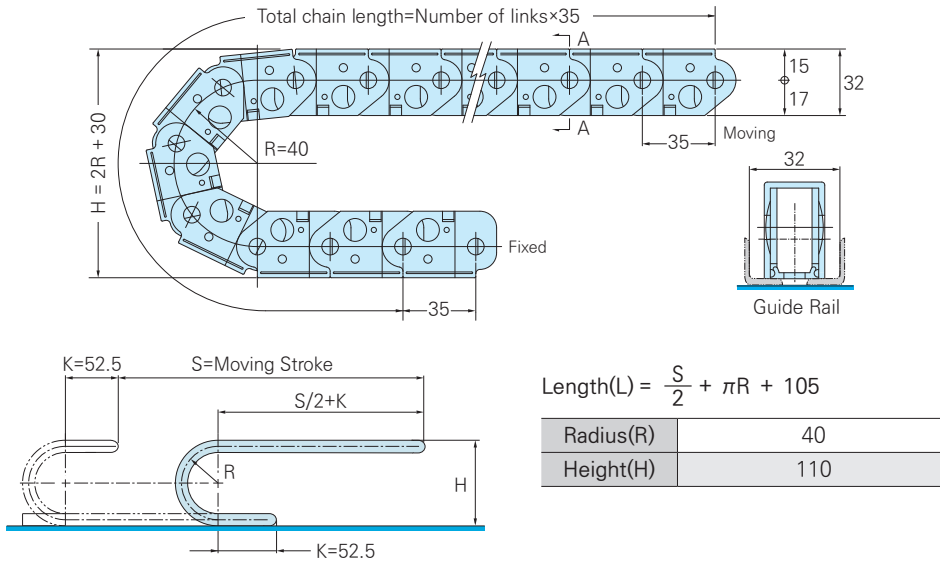

## ORDER EXAMPLE

HSP0350-1B 40R 2000L 10SETS  
 Type Radius Length Q'ty

## Max. Cable Diameter Cross Section