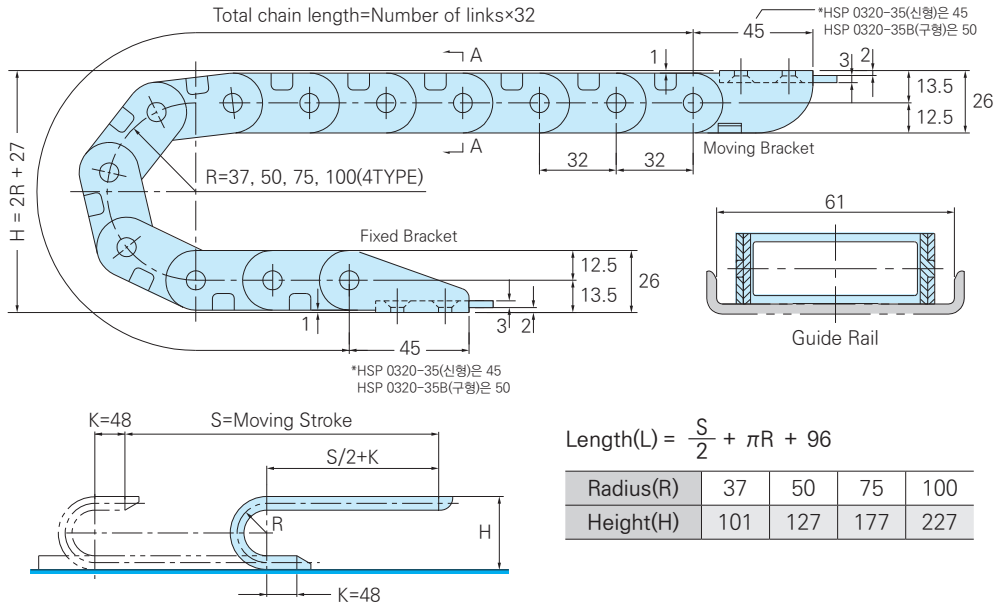

HSP 0320-35 (HSP 0320-35B)

ORDER EXAMPLE

HSP0320-35 37R 2000L 10SETS
 Type Radius Length Q'ty

Chain, Guide Rail

Max. Cable Diameter Cross Section

Brackets