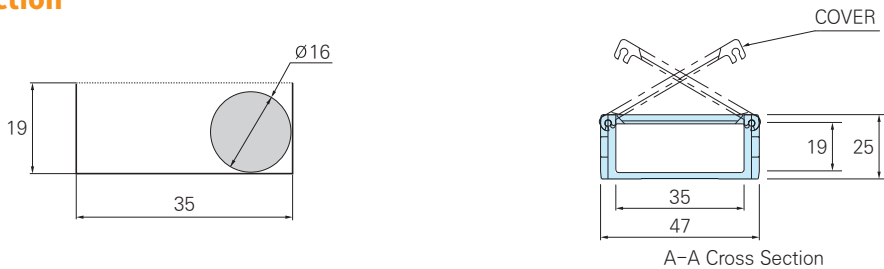

HSP 0320-35 (HSP 0320-35B)

ORDER EXAMPLE

HSP0320-35 37R 2000L 10SETS
 Type Radius Length Q'ty

Chain, Guide Rail

Max. Cable Diameter Cross Section

Brackets