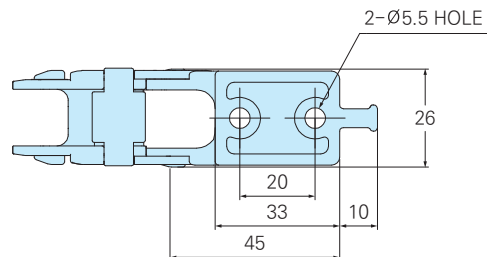

Moving Bracket