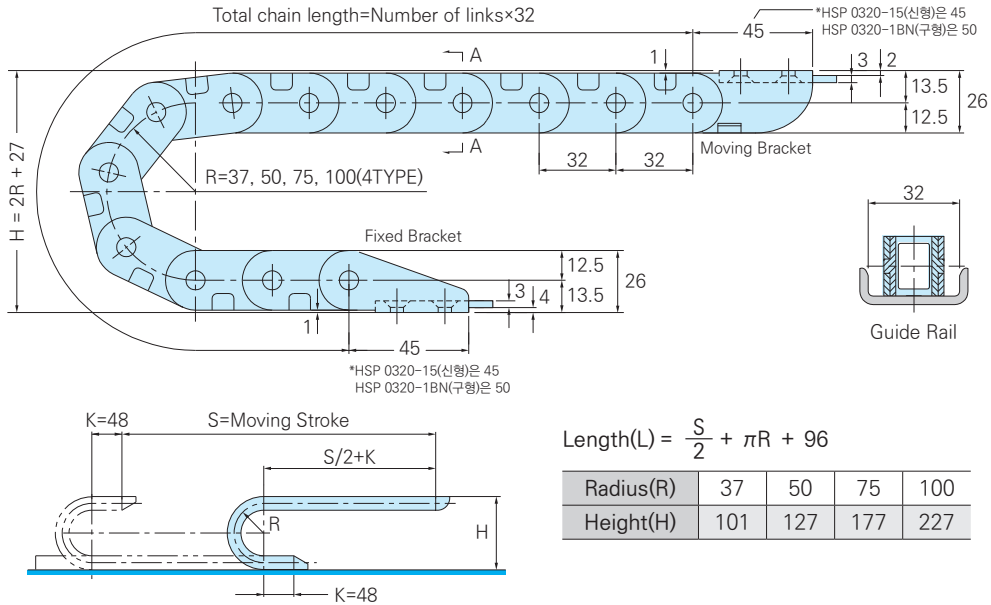

HSP 0320-15 (HSP 0320-1BN)

ORDER EXAMPLE

HSP0320-15 50R 2000L 3SETS
 Type Radius Length Q'ty

Chain, Guide Rail

Max. Cable Diameter Cross Section

A-A Cross Section

*HSP 0320-15(신형) B폭 15, HSP 0320-1BN(구형) B폭 13.5

Brackets

Fixed Bracket

Moving Bracket