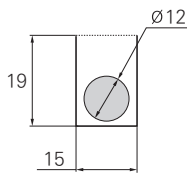

HSP 0320-15 (HSP 0320-1BN)

ORDER EXAMPLE

HSP0320-15 50R 2000L 3SETS
 Type Radius Length Q'ty

Chain, Guide Rail

Max. Cable Diameter Cross Section

A-A Cross Section

*HSP 0320-15(신형) B폭 15, HSP 0320-1BN(구형) B폭 13.5