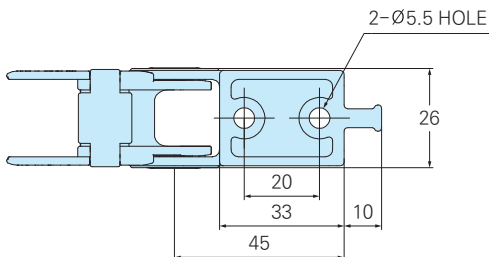

Brackets

Fixed Bracket