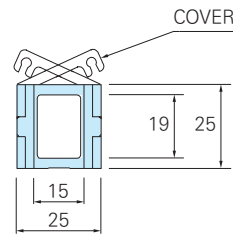

HSP 0320-15 (HSP 0320-1BN)

ORDER EXAMPLE

HSP0320-15 50R 2000L 3SETS
 Type Radius Length Q'ty

Chain, Guide Rail

Max. Cable Diameter Cross Section

A-A Cross Section

*HSP 0320-15(신형) B폭 15, HSP 0320-1BN(구형) B폭 13.5