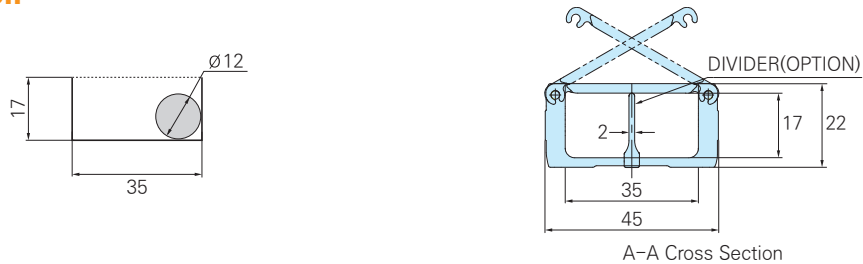

HSP 0250-35 *NEW*

ORDER EXAMPLE

HSP0250-35	28R	1000L	3SETS
Type	Radius	Length	Q'ty

Chain, Guide Rail

Max. Cable Diameter Cross Section

Brackets