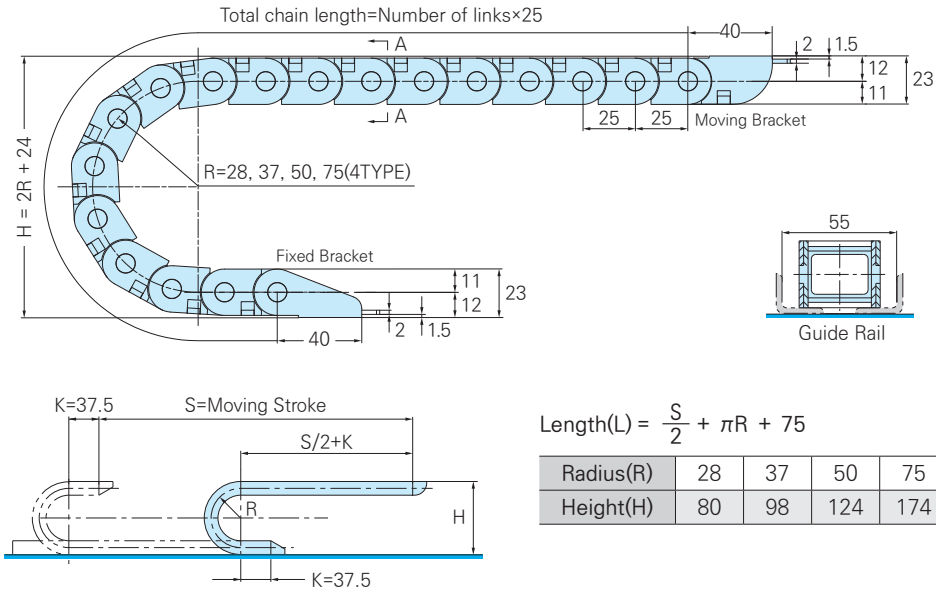

HSP 0250-35 *NEW*

ORDER EXAMPLE

HSP0250-35	28R	1000L	3SETS
Type	Radius	Length	Q'ty

Chain, Guide Rail

Max. Cable Diameter Cross Section

Brackets