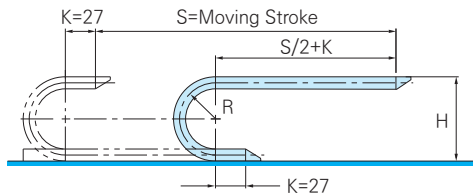

HSP 0180-1N (Cover 일체형)

ORDER EXAMPLE

HSP0180-1N 50R 1000L 3SETS
 Type Radius Length Q'ty

Chain, Guide Rail

$$\text{Length}(L) = \frac{S}{2} + \pi R + 54$$

Radius(R)	18	28	37	50
Height(H)	58	78	96	122

Max. Cable Diameter Cross Section

(Cover 일체형)

A-A Cross Section

Brackets

Fixed Bracket

Moving Bracket