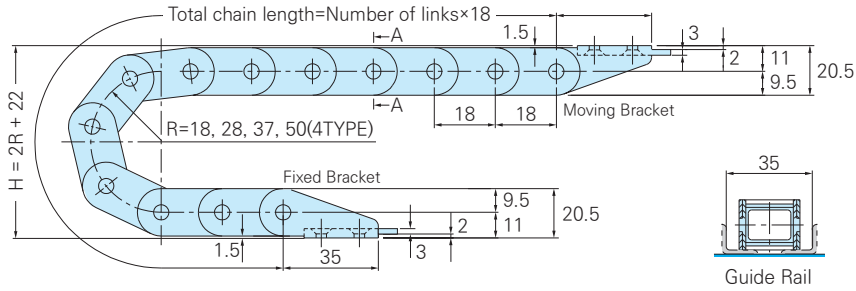

HSP 0180-1N (Cover 일체형)

ORDER EXAMPLE

HSP0180-1N 50R 1000L 3SETS
 Type Radius Length Q'ty

Chain, Guide Rail

$$\text{Length}(L) = \frac{S}{2} + \pi R + 54$$

Radius(R)	18	28	37	50
Height(H)	58	78	96	122

Max. Cable Diameter Cross Section

(Cover 일체형)

A-A Cross Section

Brackets

Fixed Bracket

Moving Bracket