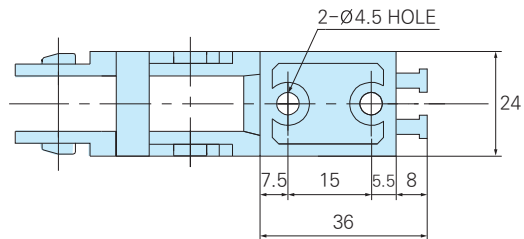

HSP 0180-1N (Cover 일체형)

ORDER EXAMPLE

HSP0180-1N 50R 1000L 3SETS
 Type Radius Length Q'ty

Chain, Guide Rail

$$\text{Length}(L) = \frac{S}{2} + \pi R + 54$$

Radius(R)	18	28	37	50
Height(H)	58	78	96	122

Max. Cable Diameter Cross Section

(Cover 일체형)

A-A Cross Section

Brackets

Fixed Bracket

Moving Bracket