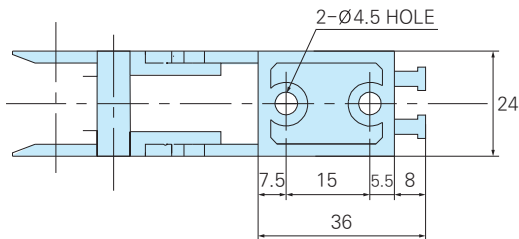

HSP 0180-1N (Cover 일체형)

ORDER EXAMPLE

HSP0180-1N 50R 1000L 3SETS
 Type Radius Length Q'ty

Chain, Guide Rail

$$\text{Length}(L) = \frac{S}{2} + \pi R + 54$$

Radius(R)	18	28	37	50
Height(H)	58	78	96	122

Max. Cable Diameter Cross Section

(Cover 일체형)

A-A Cross Section

Brackets

Fixed Bracket

Moving Bracket