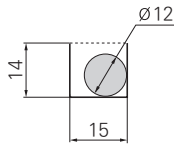

HSP 0180-1N (Cover 일체형)

ORDER EXAMPLE

HSP0180-1N 50R 1000L 3SETS
 Type Radius Length Q'ty

Chain, Guide Rail

$$\text{Length}(L) = \frac{S}{2} + \pi R + 54$$

Radius(R)	18	28	37	50
Height(H)	58	78	96	122

Max. Cable Diameter Cross Section

(Cover 일체형)

A-A Cross Section

Brackets

Fixed Bracket

Moving Bracket