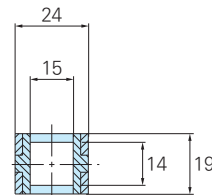

HSP 0180-1N (Cover 일체형)

ORDER EXAMPLE

HSP0180-1N 50R 1000L 3SETS
 Type Radius Length Q'ty

Chain, Guide Rail

$$\text{Length}(L) = \frac{S}{2} + \pi R + 54$$

Radius(R)	18	28	37	50
Height(H)	58	78	96	122

Max. Cable Diameter Cross Section

(Cover 일체형)

A-A Cross Section

Brackets

Fixed Bracket

Moving Bracket