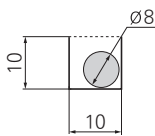

HSP 0130-1N (Cover 일체형)

ORDER EXAMPLE

HSP0130-1N 37R 1000L 3SETS
 Type Radius Length Q'ty

Chain, Guide Rail

$$\text{Length}(L) = \frac{S}{2} + \pi R + 40$$

Radius(R)	18	28	37
Height(H)	53	73	91

Max. Cable Diameter Cross Section

(Cover 일체형)

A-A Cross Section

Brackets

Fixed Bracket

Moving Bracket