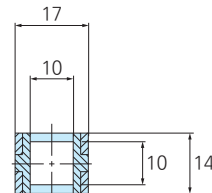

HSP 0130-1N (Cover 일체형)

ORDER EXAMPLE

HSP0130-1N 37R 1000L 3SETS
 Type Radius Length Q'ty

Chain, Guide Rail

$$\text{Length}(L) = \frac{S}{2} + \pi R + 40$$

Radius(R)	18	28	37
Height(H)	53	73	91

Max. Cable Diameter Cross Section

(Cover 일체형)

A-A Cross Section

Brackets

Fixed Bracket

Moving Bracket