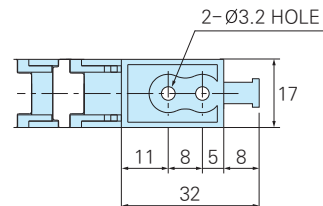

HSP 0130-1N (Cover 일체형)

ORDER EXAMPLE

HSP0130-1N 37R 1000L 3SETS
 Type Radius Length Q'ty

Chain, Guide Rail

$$\text{Length}(L) = \frac{S}{2} + \pi R + 40$$

Radius(R)	18	28	37
Height(H)	53	73	91

Max. Cable Diameter Cross Section

(Cover 일체형)

A-A Cross Section

Brackets

Fixed Bracket

Moving Bracket