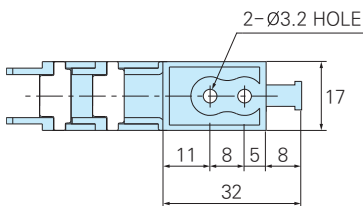

HSP 0130-1N (Cover 일체형)

ORDER EXAMPLE

HSP0130-1N 37R 1000L 3SETS
 Type Radius Length Q'ty

Chain, Guide Rail

$$\text{Length}(L) = \frac{S}{2} + \pi R + 40$$

Radius(R)	18	28	37
Height(H)	53	73	91

Max. Cable Diameter Cross Section

(Cover 일체형)

A-A Cross Section

Brackets

Fixed Bracket

Moving Bracket