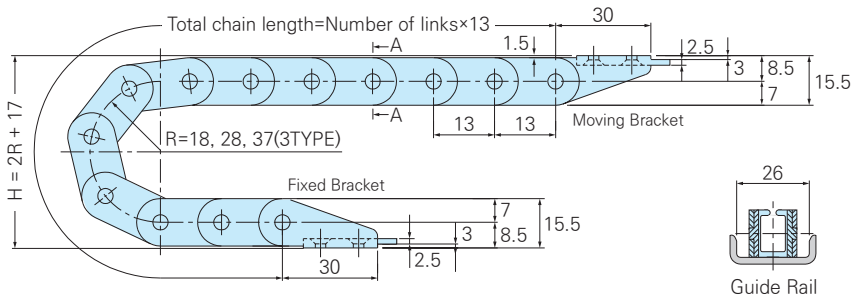

HSP 0130-1N (Cover 일체형)

ORDER EXAMPLE

HSP0130-1N 37R 1000L 3SETS
 Type Radius Length Q'ty

Chain, Guide Rail

$$\text{Length}(L) = \frac{S}{2} + \pi R + 40$$

Radius(R)	18	28	37
Height(H)	53	73	91

Max. Cable Diameter Cross Section

(Cover 일체형)

A-A Cross Section

Brackets

Fixed Bracket

Moving Bracket