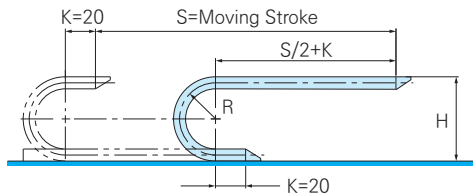

HSP 0130-1N (Cover 일체형)

ORDER EXAMPLE

HSP0130-1N 37R 1000L 3SETS
 Type Radius Length Q'ty

Chain, Guide Rail

$$\text{Length}(L) = \frac{S}{2} + \pi R + 40$$

Radius(R)	18	28	37
Height(H)	53	73	91

Max. Cable Diameter Cross Section

(Cover 일체형)

A-A Cross Section

Brackets

Fixed Bracket

Moving Bracket