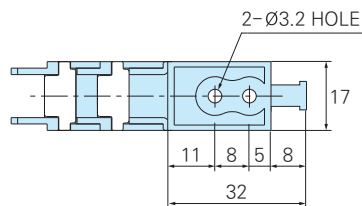

Brackets

(Hole 간격 8mm)

Fixed Bracket