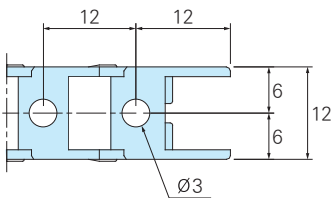

HSP 0120-7E (국내 최소형)

ORDER EXAMPLE

HSP0120-7E 15R 1000L 3SETS
 Type Radius Length Q'ty

Chain, Guide Rail

$$\text{Length}(L) = \frac{S}{2} + \pi R + 36$$

Radius(R)	15	20	30
Height(H)	40	50	70

Max. Cable Diameter Cross Section

A-A Cross Section

Brackets

(별도의 END BRACKET이 없이 CHAIN에 취부)

Fixed Bracket

Moving Bracket