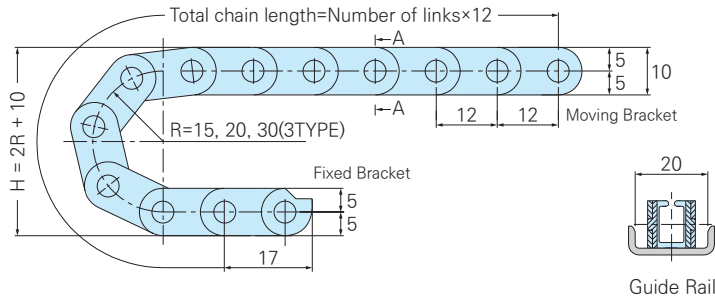

HSP 0120-7E (국내 최소형)

ORDER EXAMPLE

HSP0120-7E 15R 1000L 3SETS
 Type Radius Length Q'ty

Chain, Guide Rail

$$\text{Length}(L) = \frac{S}{2} + \pi R + 36$$

Radius(R)	15	20	30
Height(H)	40	50	70

Max. Cable Diameter Cross Section

A-A Cross Section

Brackets

(별도의 END BRACKET이 없이 CHAIN에 취부)

Fixed Bracket

Moving Bracket