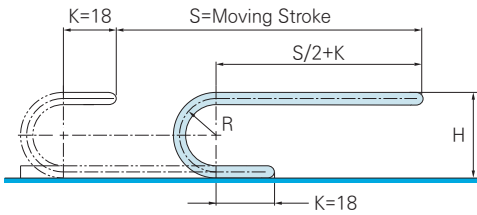

HSP 0120-7E (국내 최소형)

ORDER EXAMPLE

HSP0120-7E 15R 1000L 3SETS
 Type Radius Length Q'ty

Chain, Guide Rail

$$\text{Length}(L) = \frac{S}{2} + \pi R + 36$$

Radius(R)	15	20	30
Height(H)	40	50	70

Max. Cable Diameter Cross Section

A-A Cross Section

Brackets

(별도의 END BRACKET이 없이 CHAIN에 취부)

Fixed Bracket

Moving Bracket