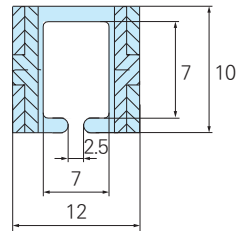

HSP 0120-7E (국내 최소형)

ORDER EXAMPLE

HSP0120-7E 15R 1000L 3SETS
 Type Radius Length Q'ty

Chain, Guide Rail

$$\text{Length}(L) = \frac{S}{2} + \pi R + 36$$

Radius(R)	15	20	30
Height(H)	40	50	70

Max. Cable Diameter Cross Section

A-A Cross Section

Brackets

(별도의 END BRACKET이 없이 CHAIN에 취부)

Fixed Bracket

Moving Bracket