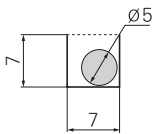

HSP 0120-7E (국내 최소형)

ORDER EXAMPLE

HSP0120-7E 15R 1000L 3SETS
 Type Radius Length Q'ty

Chain, Guide Rail

$$\text{Length}(L) = \frac{S}{2} + \pi R + 36$$

Radius(R)	15	20	30
Height(H)	40	50	70

Max. Cable Diameter Cross Section

A-A Cross Section

Brackets

(별도의 END BRACKET이 없이 CHAIN에 취부)

Fixed Bracket

Moving Bracket