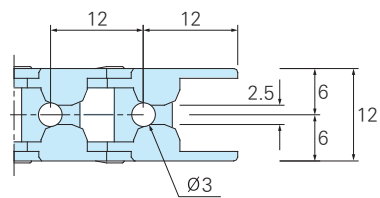

HSP 0120-7E (국내 최소형)

ORDER EXAMPLE

HSP0120-7E 15R 1000L 3SETS
 Type Radius Length Q'ty

Chain, Guide Rail

$$\text{Length}(L) = \frac{S}{2} + \pi R + 36$$

Radius(R)	15	20	30
Height(H)	40	50	70

Max. Cable Diameter Cross Section

A-A Cross Section

Brackets

(별도의 END BRACKET이 없이 CHAIN에 취부)

Fixed Bracket

Moving Bracket