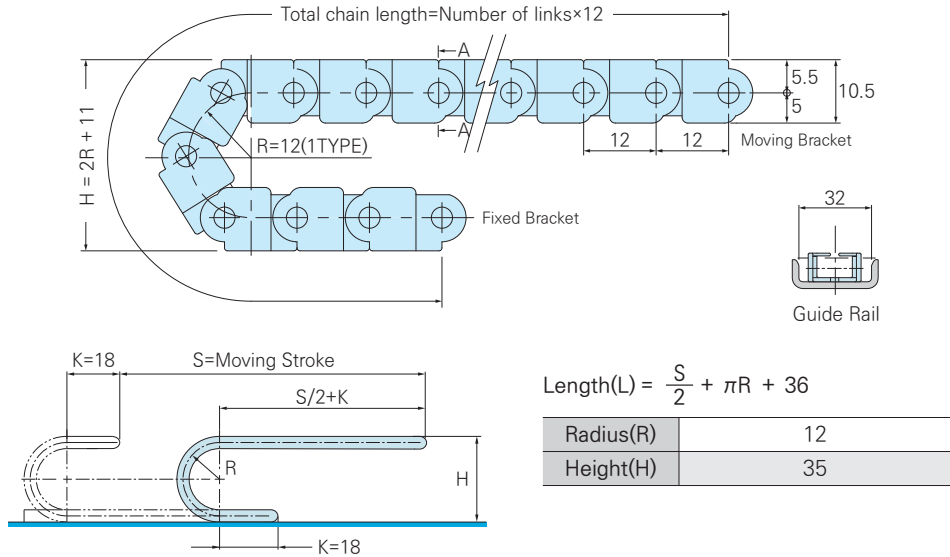

HSP 0120-13E

ORDER EXAMPLE			
HSP0120-13E	12R	1000L	3SETS
Type	Radius	Length	Q'ty

Chain, Guide Rail

Max. Cable Diameter Cross Section

Brackets

(별도의 END BRACKET이 없이 CHAIN에 취부)